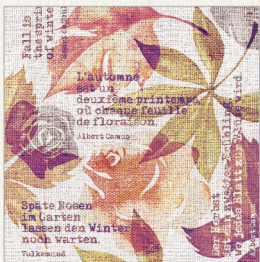

GUNNAR

Linclass
PREMIUM
SERVIETTE/NAPKIN
40 x 40 cm, 1/4 Falz/fold

88406

Tissue
SERVIETTE/NAPKIN
40 x 40 cm, 1/4 Falz/fold